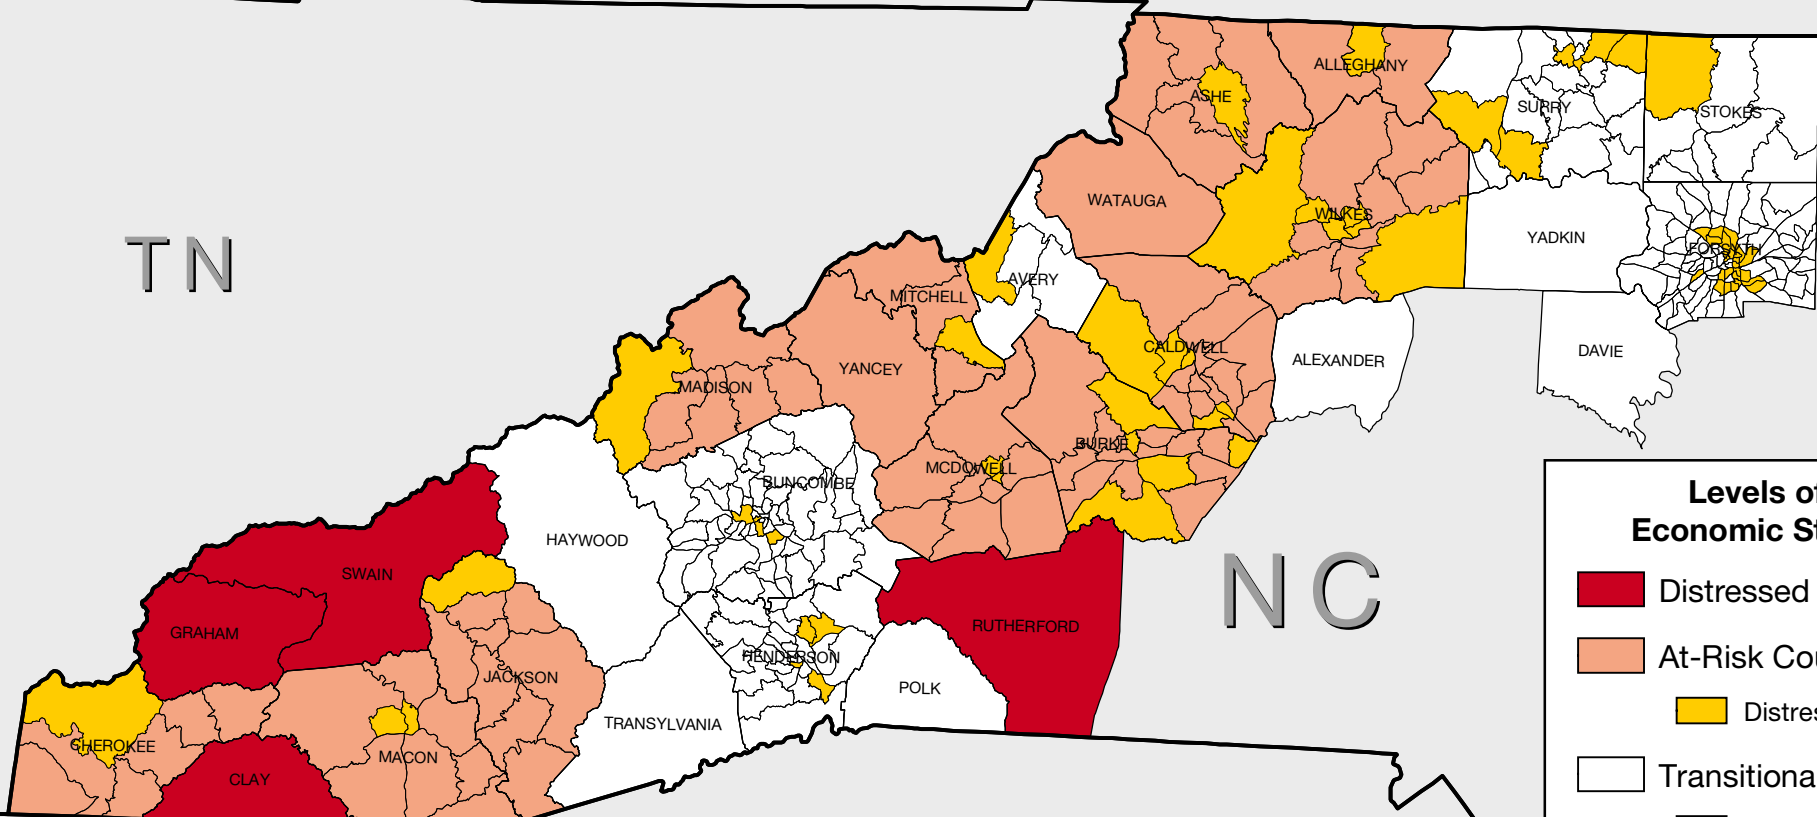

County Economic Status and Distressed Areas in Appalachian North Carolina, Fiscal Year 2017

TN

VA

NC

GA

SC

Levels of Economic Status

- Distressed County
- At-Risk County
- Distressed Area
- Transitional County
- Competitive County
- Attainment County

0 15 30
Miles

ARC APPALACHIAN REGIONAL COMMISSION