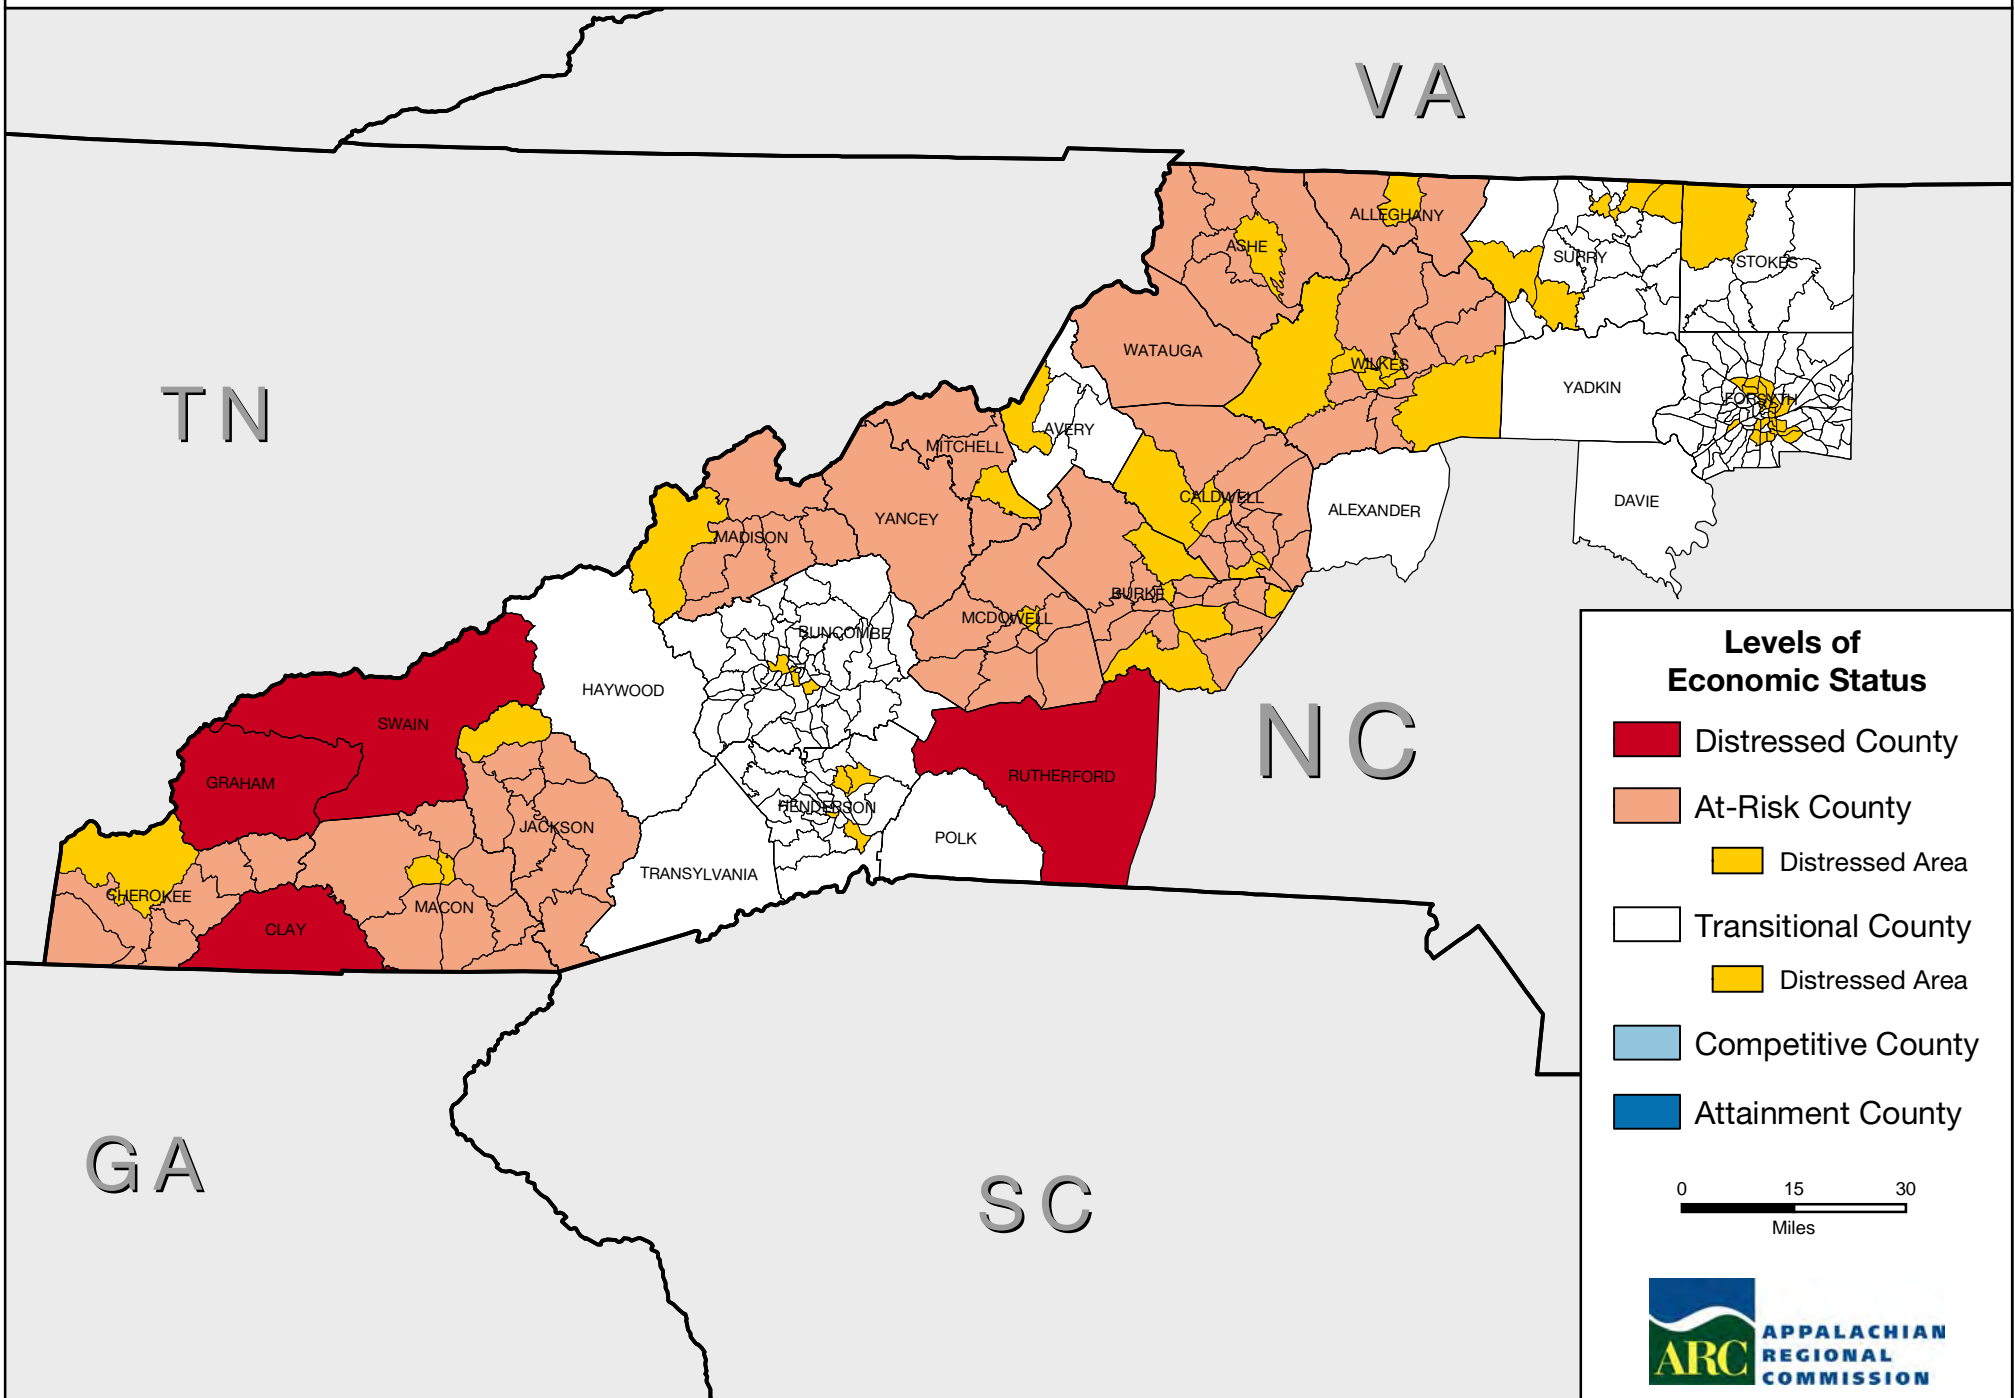

County Economic Status and Distressed Areas in Appalachian North Carolina, Fiscal Year 2017

TN

VA

NC

GA

SC

Levels of Economic Status

- Distressed County
- At-Risk County
- Distressed Area
- Transitional County
- Competitive County
- Attainment County

0 15 30
Miles

ARC APPALACHIAN REGIONAL COMMISSION