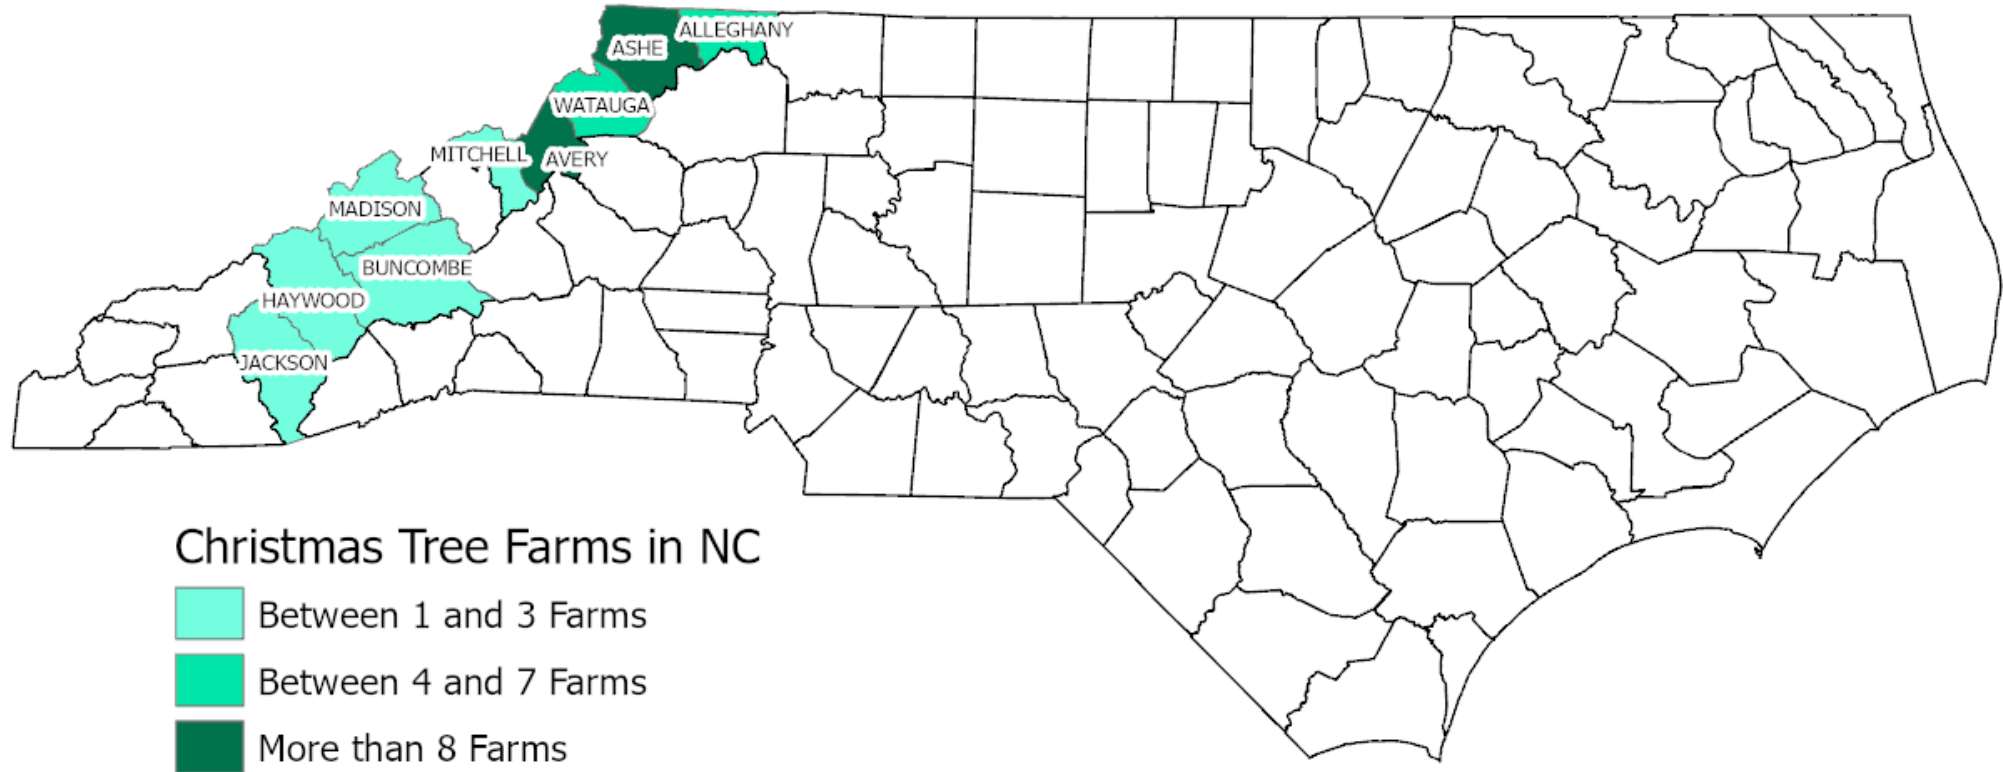

Where are the NC Growers?

<https://ncchristmastrees.com/business-type/wholesale-growers/page/2/>