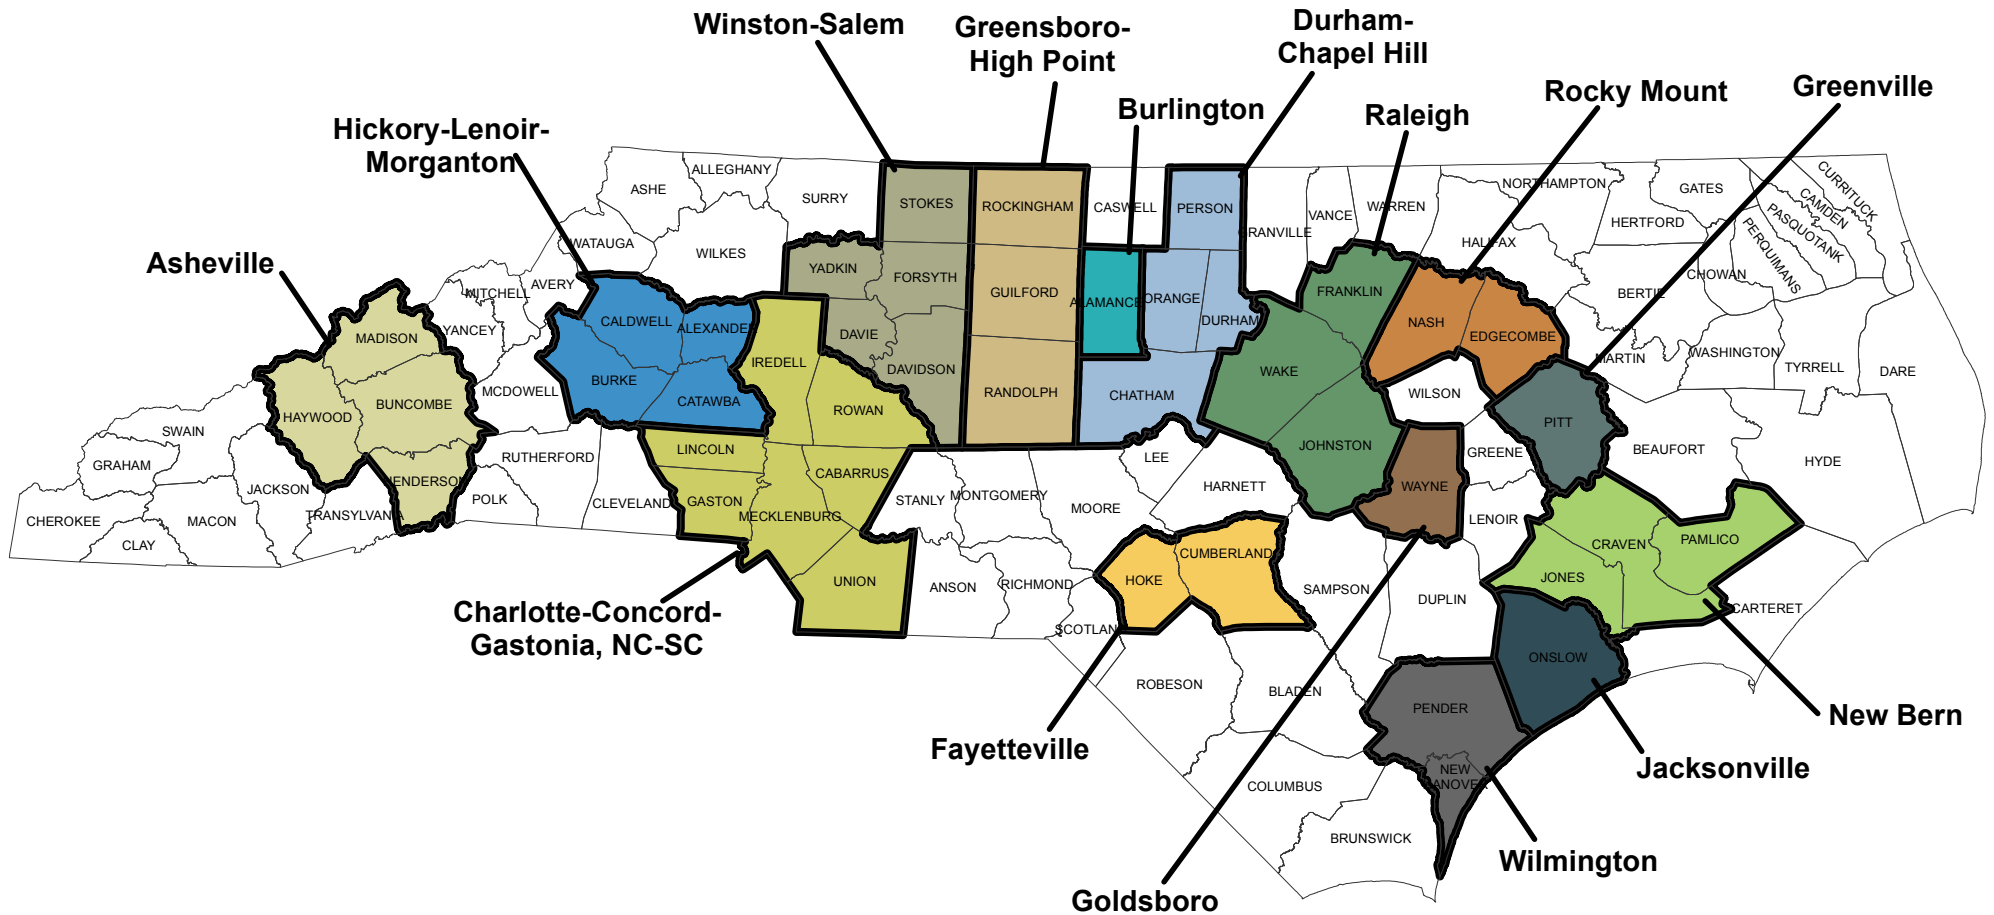

North Carolina Metropolitan Statistical Areas 2013*

* Note: Only MSA's where the core resides in NC are reported on this map.
Currituck, Gates and Brunswick counties are part of MSA's with the core residing in another state.