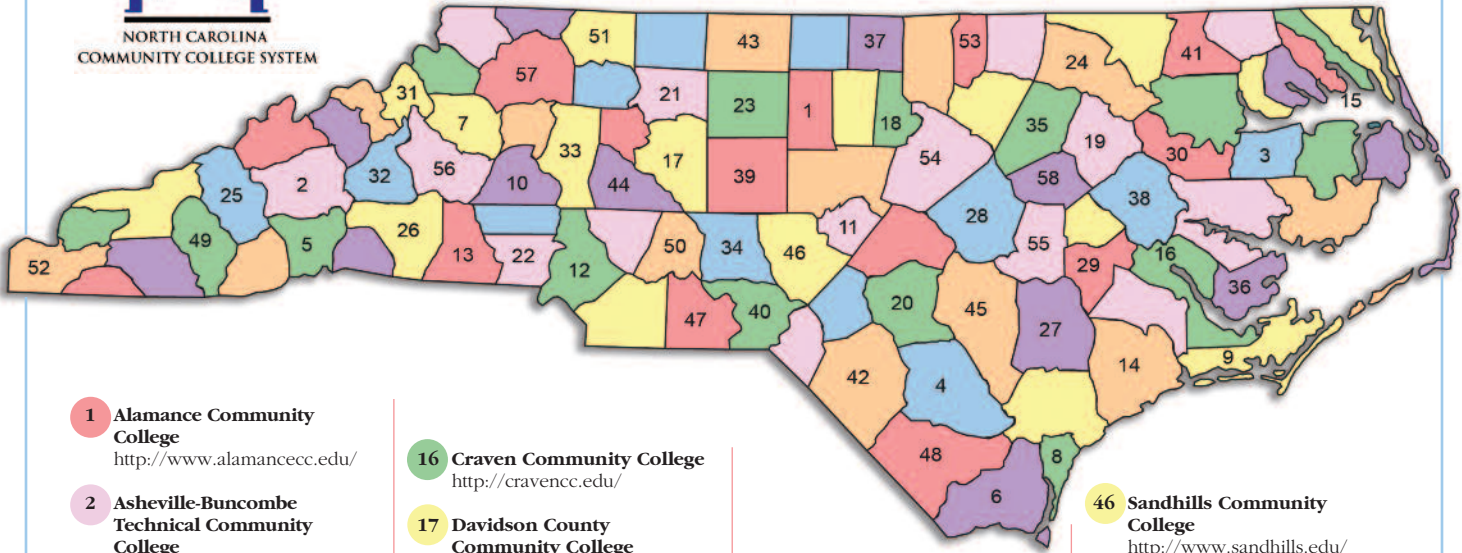

# North Carolina Community Colleges

Creating Success in All 100 Counties

- 1 **Alamance Community College**  
<http://www.alamancecc.edu/>
- 2 **Asheville-Buncombe Technical Community College**  
<http://www.abtech.edu/>
- 3 **Beaufort County Community College**  
<http://www.beaufortccc.edu/>
- 4 **Bladen Community College**  
<http://www.bladenc.edu/>
- 5 **Blue Ridge Community College**  
<http://www.blueridge.edu/>
- 6 **Brunswick Community College**  
<http://www.brunswickcc.edu/>
- 7 **Caldwell Community College and Technical Institute**  
<http://cccti.edu/>
- 8 **Cape Fear Community College**  
<http://cfcc.edu/index.php>
- 9 **Carteret Community College**  
<http://www.carteret.edu/>
- 10 **Catawba Valley Community College**  
<http://www.cvcc.edu/>
- 11 **Central Carolina Community College**  
<http://www.cccc.edu/>
- 12 **Central Piedmont Community College**  
<http://www1.cpcc.edu/>
- 13 **Cleveland Community College**  
<http://www.clevelandcommunitycollege.edu/>
- 14 **Coastal Carolina Community College**  
<http://www.coastalcarolina.edu/>
- 15 **College of The Albemarle**  
<http://www.albemarle.edu/>