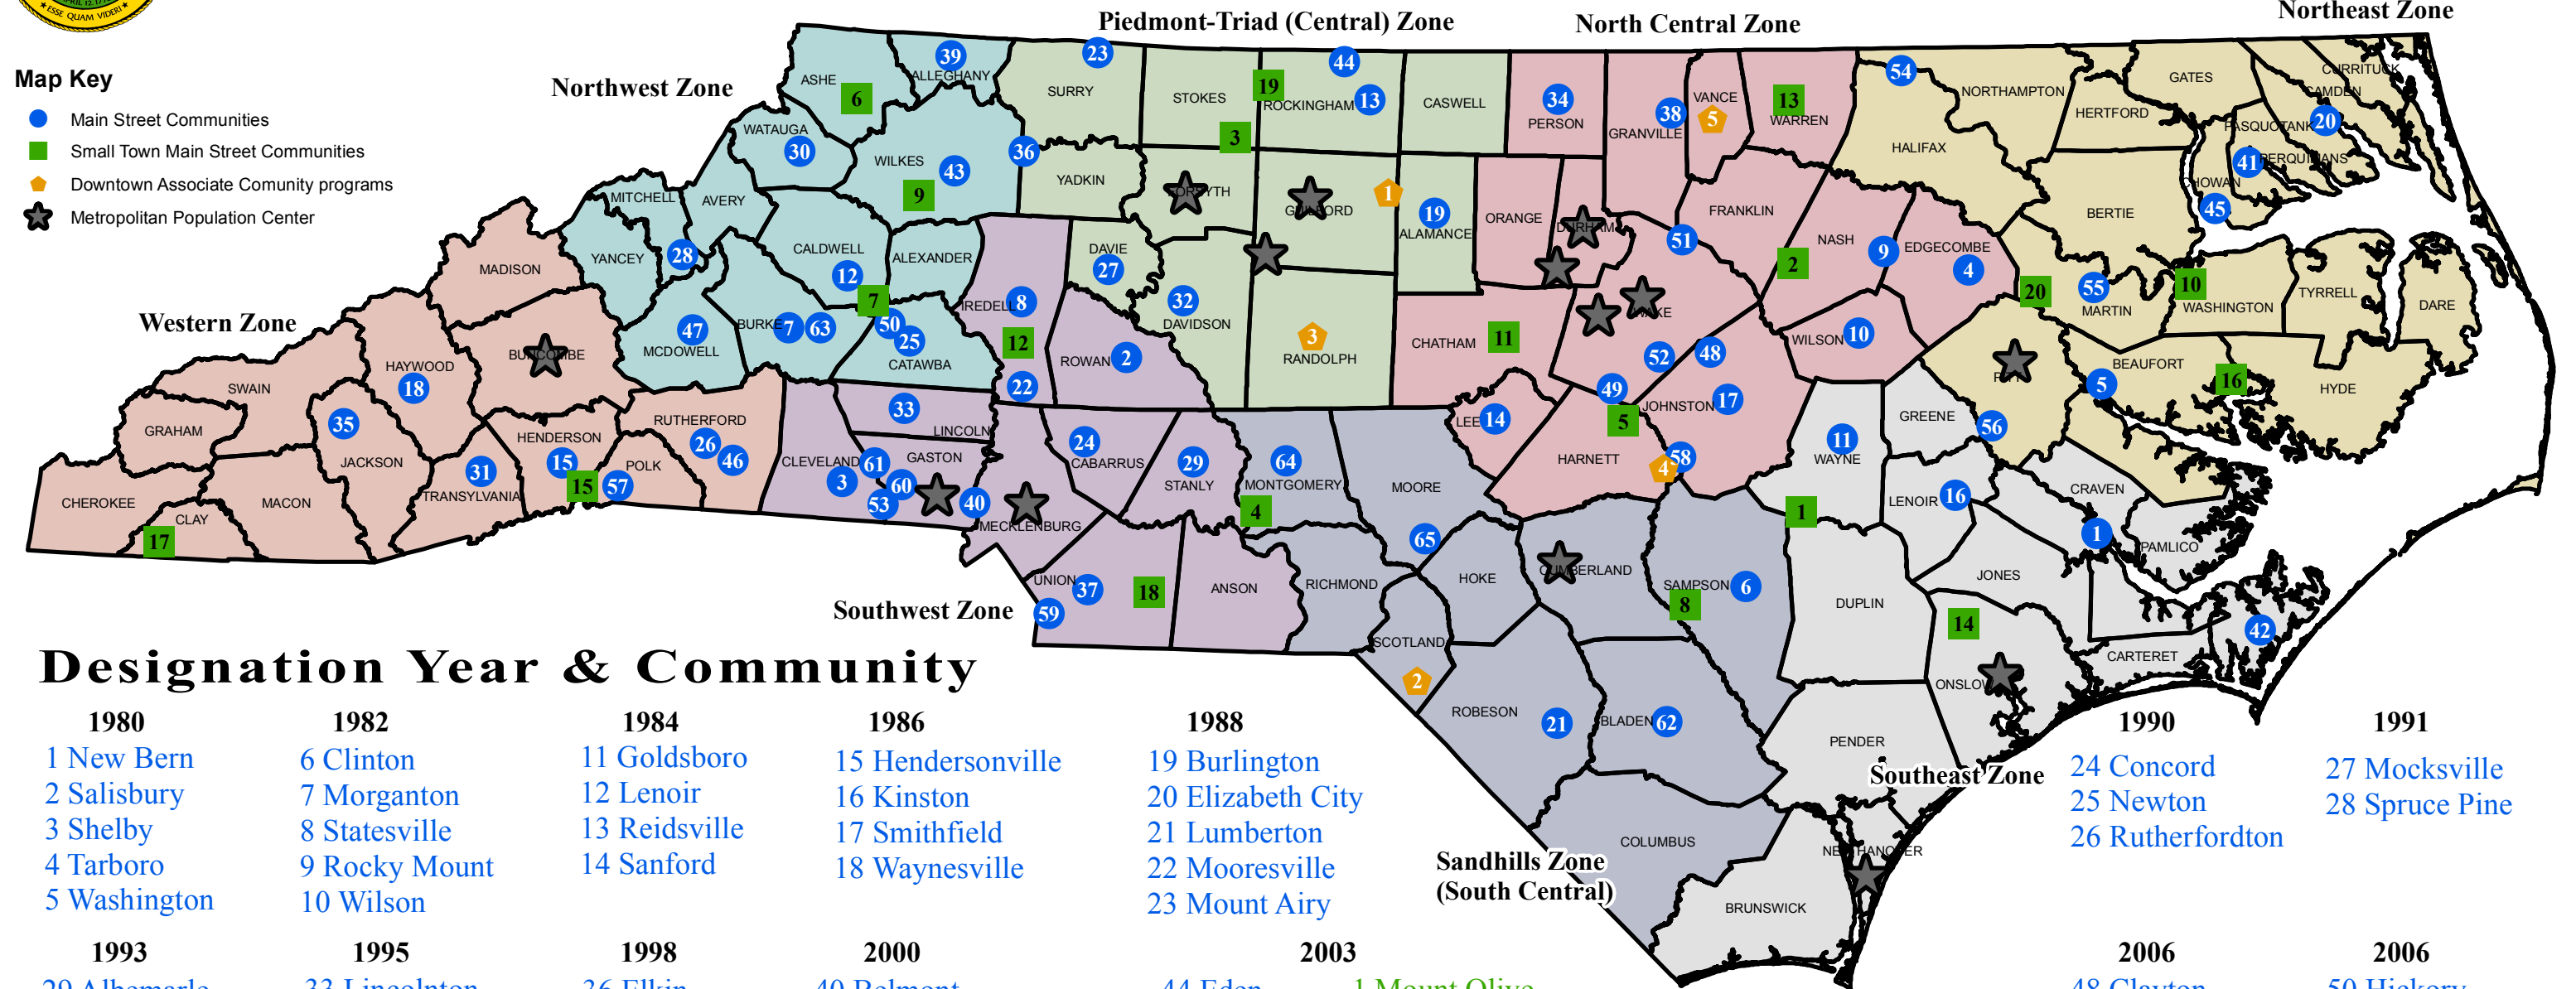

North Carolina Main Street and Small Town Main Street Communities

- Map Key**
- Main Street Communities
 - Small Town Main Street Communities
 - ◆ Downtown Associate Community programs
 - ★ Metropolitan Population Center

Designation Year & Community

1980	1982	1984	1986	1988	1990	1991
1 New Bern	6 Clinton	11 Goldsboro	15 Hendersonville	19 Burlington	24 Concord	27 Mocksville
2 Salisbury	7 Morganton	12 Lenoir	16 Kinston	20 Elizabeth City	25 Newton	28 Spruce Pine
3 Shelby	8 Statesville	13 Reidsville	17 Smithfield	21 Lumberton	26 Rutherfordton	
4 Tarboro	9 Rocky Mount	14 Sanford	18 Waynesville	22 Mooresville		
5 Washington	10 Wilson			23 Mount Airy		
1993	1995	1998	2000	2003	2006	2006
29 Albemarle	33 Lincolnton	36 Elkin	40 Belmont	44 Eden	48 Clayton	50 Hickory
30 Boone	34 Roxboro	37 Monroe	41 Hertford	45 Edenton	49 Fuquay-Varina	51 Wake Forest
31 Brevard	35 Sylva	38 Oxford	42 Morehead City	46 Forest City		4 Mount Gilead
32 Lexington		39 Sparta	43 North Wilksboro	47 Marion		
2008	2009	2010	2012	2015	2015	2016
5 Angier	52 Garner	10 Plymouth	14 Richlands	55 Williamston (STMS from 2003-2015)	1 Elon	64 Troy
6 West Jefferson	53 Kings Mountain		15 Saluda	56 Ayden (STMS from 2006-2015)	2 Laurinburg	(STMS fom 2010-2016)
7 Granite Falls	54 Roanoke Rapids			57 Tryon (STMS from 2007-2015)		
8 Roseboro	9 Wilkesboro			58 Benson (STMS from 2008-2015)		
		2011	2013	59 Waxhaw (STMS from 2009-2015)		
		11 Pittsboro	16 Belhaven	60 Bessemer City (STMS from 2011-2015)		
		12 Troutman	17 Hayesville	61 Cherryville (STMS from 2012-2015)		
		13 Warrenton	18 Marshville	62 Elizabethtown (STMS from 2012-2015)		
			19 Mayodan	63 Valdese (STMS from 2013-2015)		
			20 Robersonville			
						2017
						65 Aberdeen
						3 Asheboro
						4 Dunn
						5 Henderson