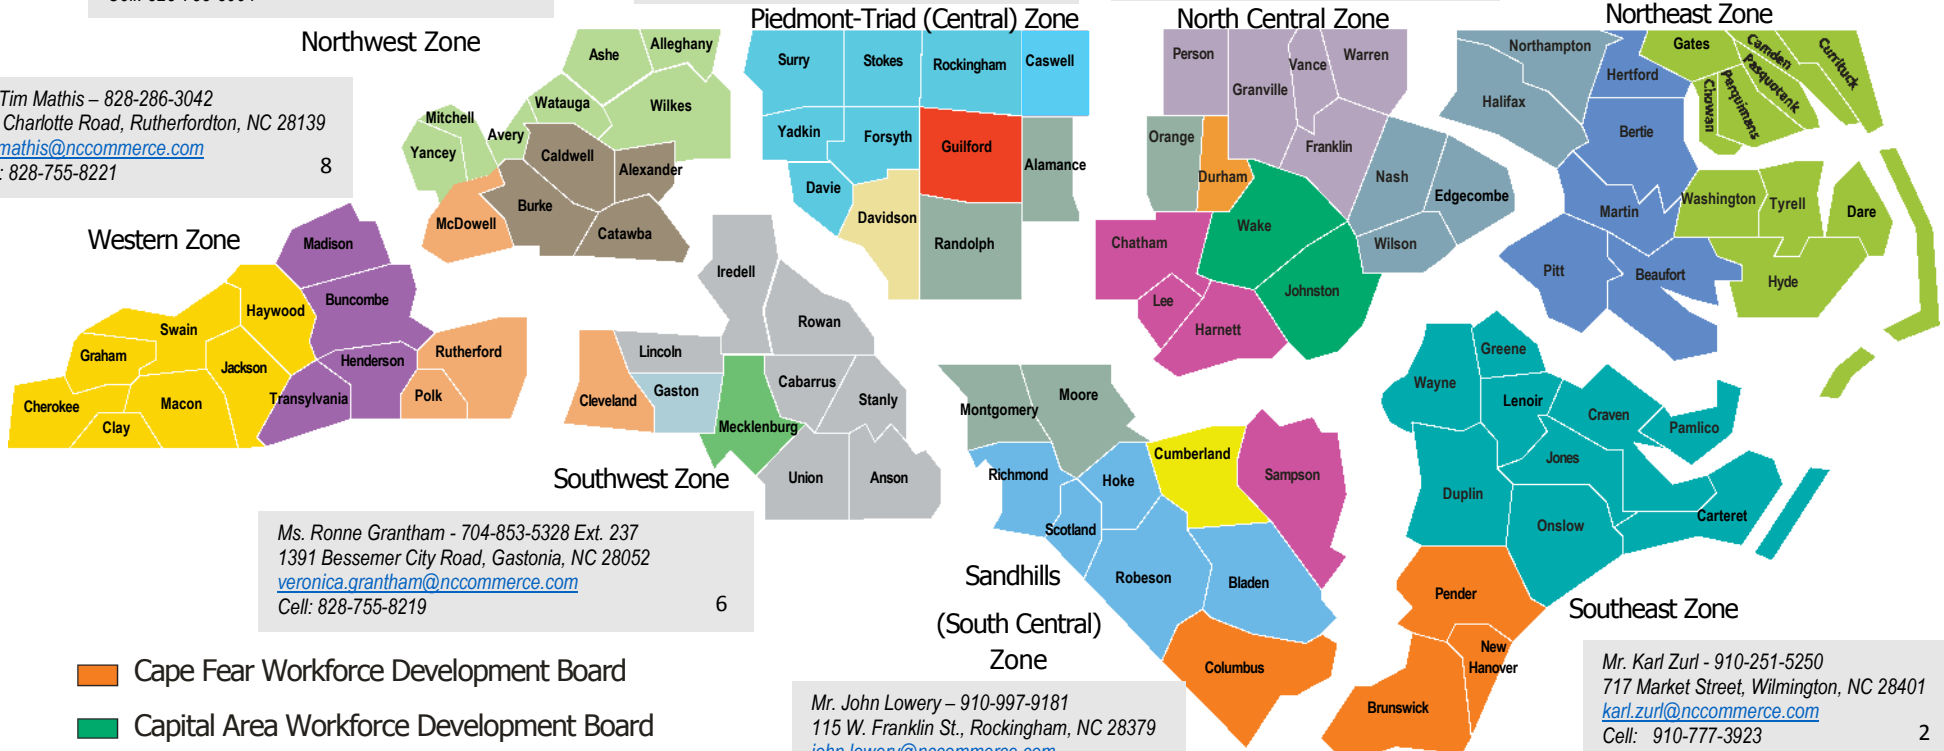

North Carolina Workforce Development Boards and Prosperity Zones

Ms. Felicia Culbreath-Setzer – 828-466-5535 Ext. 230
403 Conover Station SE, Suite C, Conover, NC 28613
felicia.setzer@nccommerce.com
Cell: 828-755-5994 7

Ms. Caroline Brigmon – 336-776-6720
450 W. Hanes Mill Rd, Winston Salem, NC 27105
Caroline.brigmon@nccommerce.com
Cell: 336-932-0393 5

Ms. Michelle Muir – 919-469-1406
742-F East Chatham Street, Cary, NC 27511
Email: michelle.muir@nccommerce.com
Cell: 919-272-5416 3

Mr. Larry Donley - 252-355-9067 ext. 231
3101 Bismark Street, Greenville, 27834
larry.donley@nccommerce.com
Cell: 252-204-3359 1

Mr. Tim Mathis – 828-286-3042
223 Charlotte Road, Rutherfordton, NC 28139
tim.mathis@nccommerce.com
Cell: 828-755-8221 8

Ms. Ronne Grantham - 704-853-5328 Ext. 237
1391 Bessemer City Road, Gastonia, NC 28052
veronica.grantham@nccommerce.com
Cell: 828-755-8219 6

Mr. John Lowery – 910-997-9181
115 W. Franklin St., Rockingham, NC 28379
john.lowery@nccommerce.com
Cell: 910-899-2318 4

Mr. Karl Zurl - 910-251-5250
717 Market Street, Wilmington, NC 28401
karl.zurl@nccommerce.com
Cell: 910-777-3923 2

- Cape Fear Workforce Development Board
- Capital Area Workforce Development Board
- Centralina Workforce Development Board
- Charlotte/Mecklenburg Workforce Development Board
- Cumberland County Workforce Development Board
- DavidsonWorks Workforce Development Board
- Durham Workforce Development Board
- Eastern Carolina Workforce Development Board
- Gaston County Workforce Development Board
- Guilford County Workforce Development Board
- High Country Workforce Development Board
- Kerr-Tar Workforce Development Board
- Lumber River Workforce Development Board
- Mountain Area Workforce Development Board
- Northeastern Workforce Development Board
- Northwest Piedmont Workforce Development Board
- Region C Workforce Development Board
- Region Q Workforce Development Board
- Regional Partnership Workforce Development Board
- Southwestern Workforce Development Board
- Triangle South Workforce Development Board
- Turning Point Workforce Development Board
- Western Piedmont Workforce Development Board