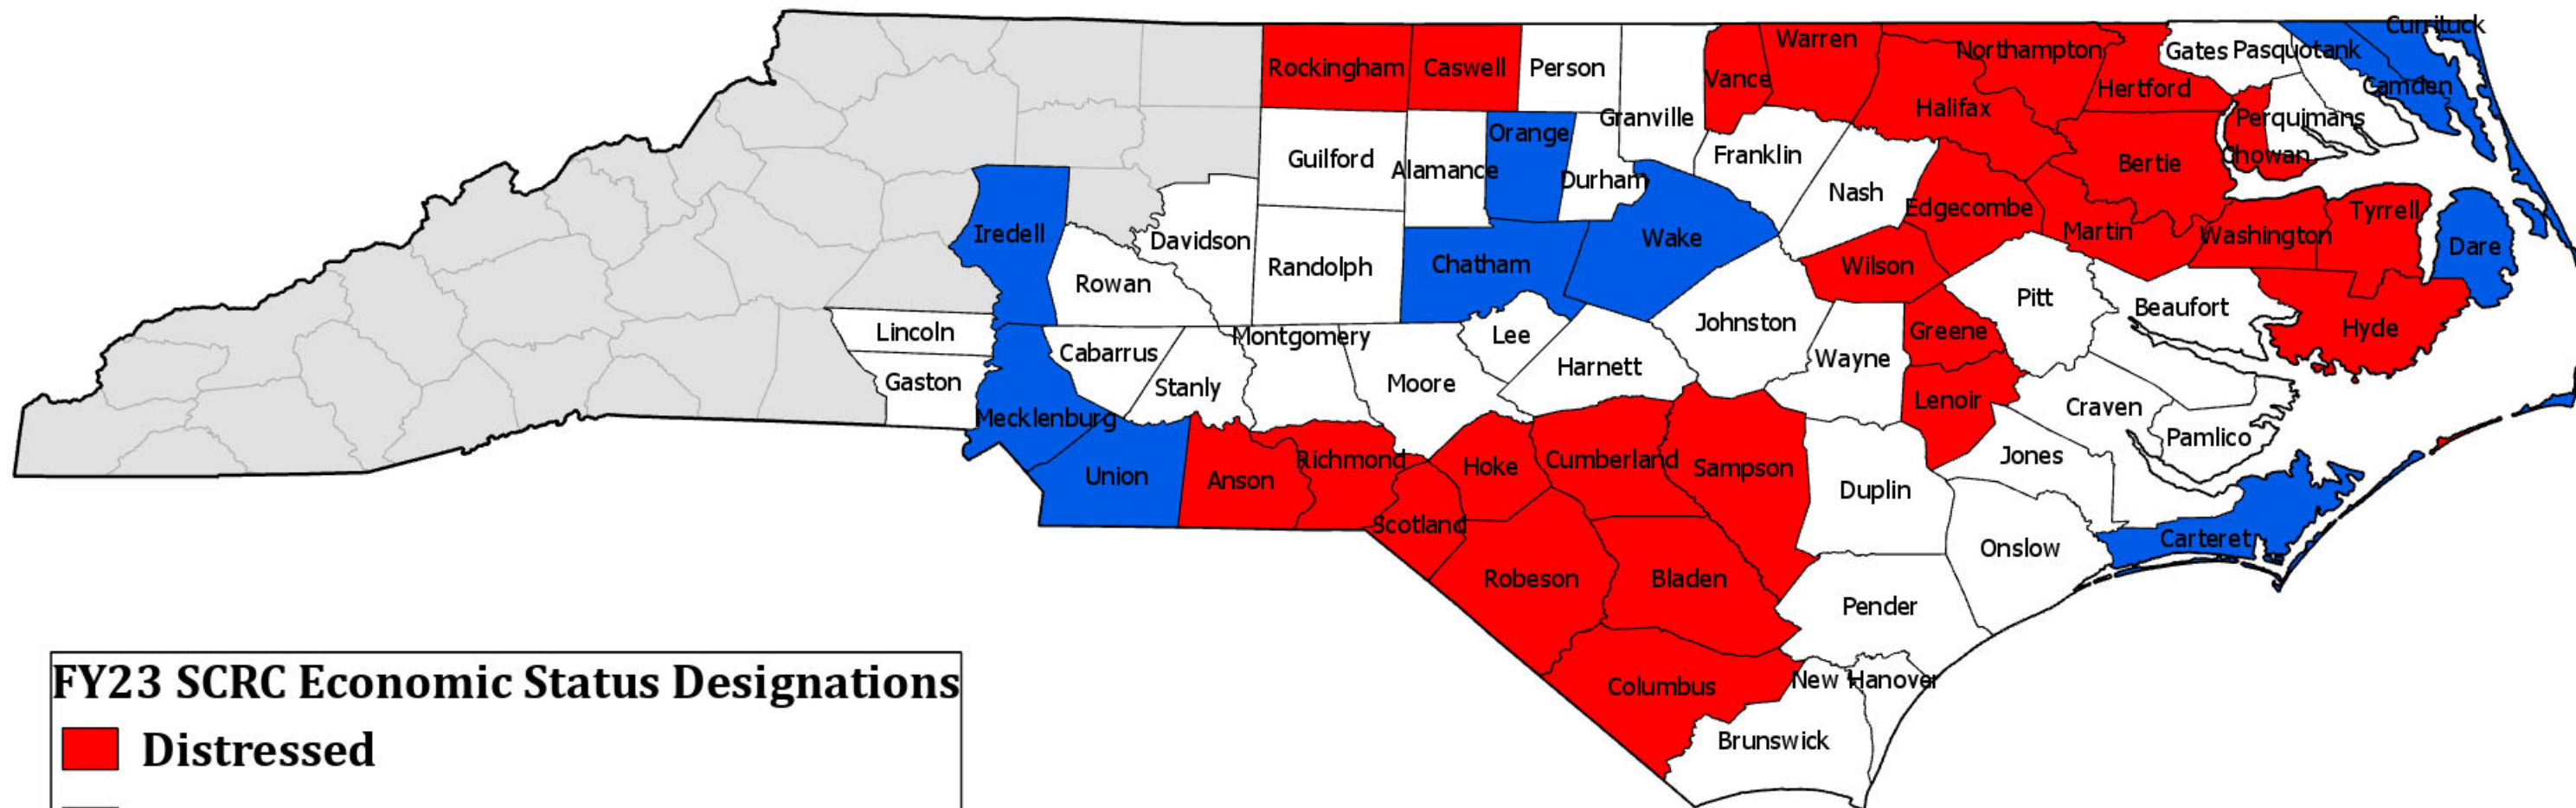

# Southeast Crescent Regional Commission

### North Carolina

#### FY23 SCRC Economic Status Designations

- Distressed
- Transitional
- Attainment

0 12.5 25 50 75 100 Miles

Map Created February 9th, 2023

**SOUTHEAST CRESCENT**  
REGIONAL COMMISSION